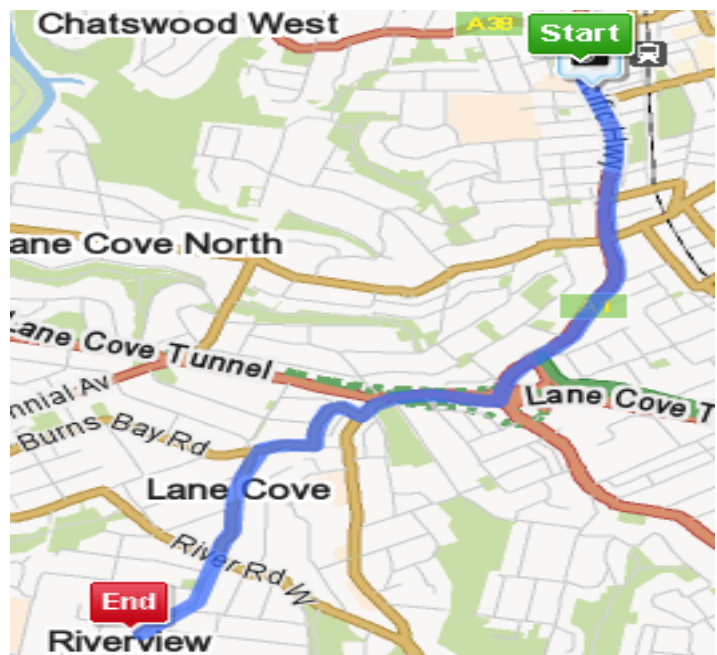

How to get to Saint Ignatius' College, Riverview If you are coming from the North via Pacific Highway, Chatswood

1. Continue on **Pacific Hwy, Chatswood** - proceed South at Shopping Complex 1.8km
2. Turn right onto the **Longueville Rd** entrance ramp, Artarmon 0.2km
3. Continue along **Longueville Rd, Lane Cove** after ramp 0.4km
4. Turn right onto **Birdwood Av, Lane Cove** at 0.1km **Longueville Hotel**
5. Continue along **Rosenthal Av, Lane Cove** 0.2km
6. Veer right onto **Burns Bay Rd, Lane Cove** 0.2km
7. At the roundabout take the **1st** exit onto **Tambourine Bay Rd, Lane Cove** 1km
8. Arrive at **Tambourine Bay Rd, Riverview**

If you are coming from the South via the Harbour Bridge/Tunnel

1. Continue on **Bradfield Hwy, Dawes Point** - 2.1km proceed Northeast
2. Continue along **Sydney Harbour Tunnel, North Sydney** 0.5km
3. Continue along **Warringah Fwy, North Sydney** 2.5km
4. Continue along **Gore Hill Fwy, Naremburn** 2.8km
5. Continue along **Longueville Rd, Lane Cove** 0.4km
6. Turn right onto **Birdwood Av, Lane Cove** at 0.1km **Longueville Hotel**
7. Continue along **Rosenthal Av, Lane Cove** 0.2km
8. Veer right onto **Burns Bay Rd, Lane Cove** 0.2km
9. At the roundabout take the **1st** exit onto **Tambourine Bay Rd, Lane Cove** 1km
10. Arrive at **Tambourine Bay Rd, Riverview**

If you are coming from the West via the Gladesville Bridge

1. Continue on **Gladesville Rd, Hunters Hill** - 2.1km
proceed North
2. Turn right onto **Penrose St, Lane Cove West** 0.6km
3. Continue along **Bridge St, Lane Cove** 0.3km
4. Turn right onto **River Rd W, Lane Cove** 0.5km
5. Turn right onto **Tambourine Bay Rd, Lane Cove** 0.5km
6. Arrive at **Tambourine Bay Rd, Riverview**