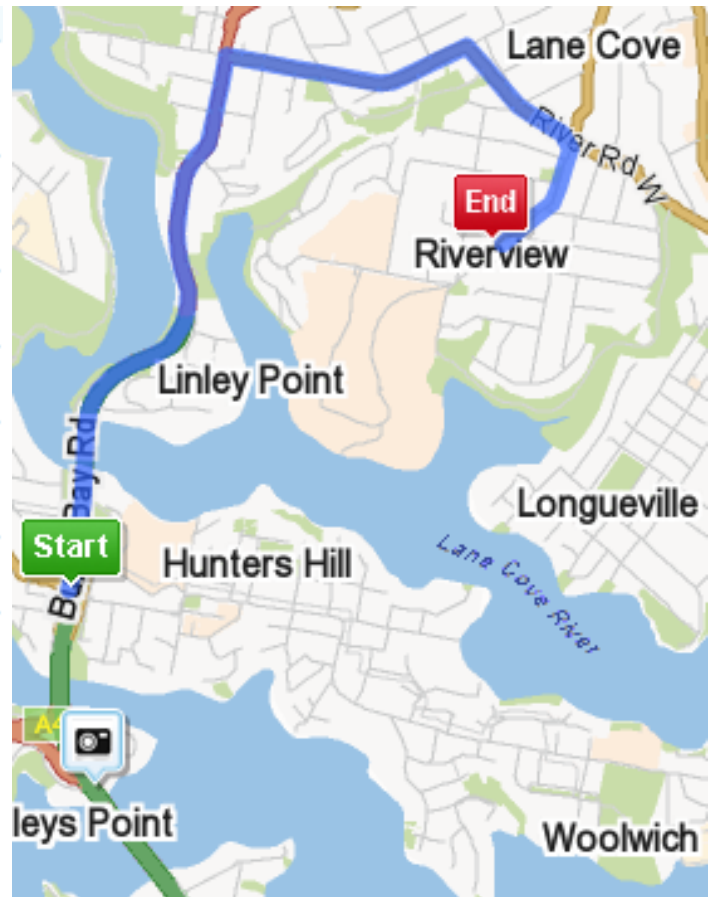

How to get to Saint Ignatius' College, Riverview If you are coming from the North via Pacific Highway, Chatswood

1. Continue on **Pacific Hwy, Chatswood** - proceed South at Shopping Complex 1.8km
2. Turn right onto the **Longueville Rd** entrance ramp, Artarmon 0.2km
3. Continue along **Longueville Rd, Lane Cove** after ramp 0.4km
4. Turn right onto **Birdwood Av, Lane Cove** at 0.1km **Longueville Hotel**
5. Continue along **Rosenthal Av, Lane Cove** 0.2km
6. Veer right onto **Burns Bay Rd, Lane Cove** 0.2km
7. At the roundabout take the **1st** exit onto **Tambourine Bay Rd, Lane Cove** 1km
8. Arrive at **Tambourine Bay Rd, Riverview**

If you are coming from the South via the Harbour Bridge/Tunnel

1. Continue on **Bradfield Hwy, Dawes Point** - 2.1km proceed Northeast
2. Continue along **Sydney Harbour Tunnel, North Sydney** 0.5km
3. Continue along **Warringah Fwy, North Sydney** 2.5km
4. Continue along **Gore Hill Fwy, Naremburn** 2.8km
5. Continue along **Longueville Rd, Lane Cove** 0.4km
6. Turn right onto **Birdwood Av, Lane Cove** at 0.1km **Longueville Hotel**
7. Continue along **Rosenthal Av, Lane Cove** 0.2km
8. Veer right onto **Burns Bay Rd, Lane Cove** 0.2km
9. At the roundabout take the **1st** exit onto **Tambourine Bay Rd, Lane Cove** 1km
10. Arrive at **Tambourine Bay Rd, Riverview**

If you are coming from the West via the Gladesville Bridge

1. Continue on **Gladesville Rd, Hunters Hill** - 2.1km
proceed North
2. Turn right onto **Penrose St, Lane Cove West** 0.6km
3. Continue along **Bridge St, Lane Cove** 0.3km
4. Turn right onto **River Rd W, Lane Cove** 0.5km
5. Turn right onto **Tambourine Bay Rd, Lane Cove** 0.5km
6. Arrive at **Tambourine Bay Rd, Riverview**