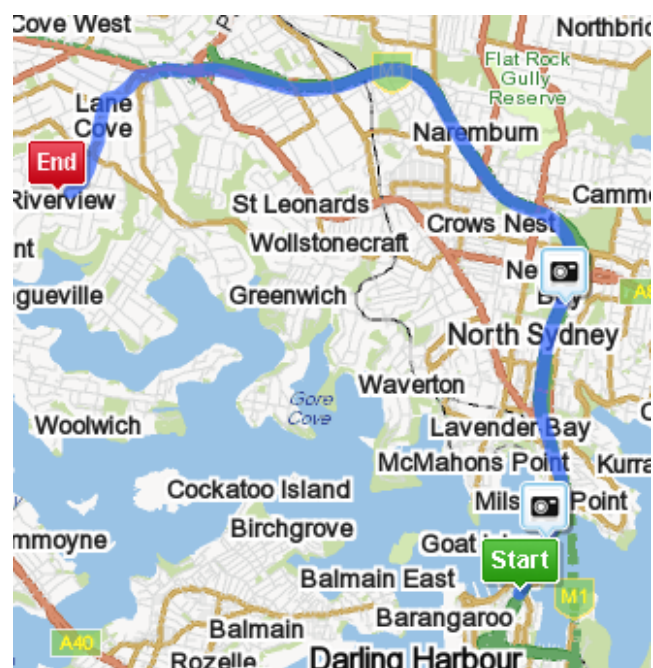

How to get to Saint Ignatius' College, Riverview If you are coming from the North via Pacific Highway, Chatswood

1. Continue on **Pacific Hwy, Chatswood** - proceed South at Shopping Complex 1.8km
2. Turn right onto the **Longueville Rd** entrance ramp, Artarmon 0.2km
3. Continue along **Longueville Rd, Lane Cove** after ramp 0.4km
4. Turn right onto **Birdwood Av, Lane Cove** at 0.1km **Longueville Hotel**
5. Continue along **Rosenthal Av, Lane Cove** 0.2km
6. Veer right onto **Burns Bay Rd, Lane Cove** 0.2km
7. At the roundabout take the **1st** exit onto **Tambourine Bay Rd, Lane Cove** 1km
8. Arrive at **Tambourine Bay Rd, Riverview**

If you are coming from the South via the Harbour Bridge/Tunnel

1. Continue on **Bradfield Hwy, Dawes Point** - 2.1km proceed Northeast
2. Continue along **Sydney Harbour Tunnel, North Sydney** 0.5km
3. Continue along **Warringah Fwy, North Sydney** 2.5km
4. Continue along **Gore Hill Fwy, Naremburn** 2.8km
5. Continue along **Longueville Rd, Lane Cove** 0.4km
6. Turn right onto **Birdwood Av, Lane Cove** at 0.1km **Longueville Hotel**
7. Continue along **Rosenthal Av, Lane Cove** 0.2km
8. Veer right onto **Burns Bay Rd, Lane Cove** 0.2km
9. At the roundabout take the **1st** exit onto **Tambourine Bay Rd, Lane Cove** 1km
10. Arrive at **Tambourine Bay Rd, Riverview**

If you are coming from the West via the Gladesville Bridge

1. Continue on **Gladesville Rd, Hunters Hill** - 2.1km
proceed North
2. Turn right onto **Penrose St, Lane Cove West** 0.6km
3. Continue along **Bridge St, Lane Cove** 0.3km
4. Turn right onto **River Rd W, Lane Cove** 0.5km
5. Turn right onto **Tambourine Bay Rd, Lane Cove** 0.5km
6. Arrive at **Tambourine Bay Rd, Riverview**